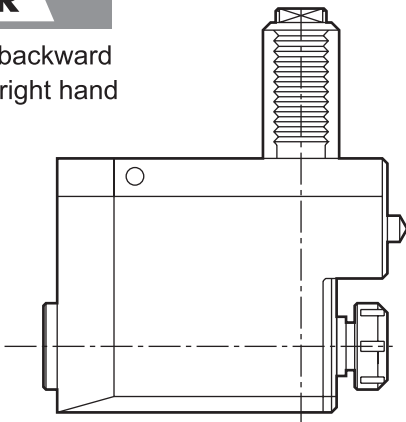

Model

DA

Stright Direct Drive

	VDI 20	VDI 30	VDI 40	VDI 50
SHAFT DIA.	20	30	40	50

BR

B: backward
R: right hand

BL

B: backward
L: left hand

FR

F: forward
R: right hand

FL

F: forward
L: left hand

TXX

T: tapping 攻牙型

EX:

- BR4018093290 it's VDI 40, right hand, coupling type 1809, backward come with ER 32 nut. P.C.D. is 90mm
- FL3054822555 it's VDI 30 left hand coupling type 5482 (B15x12) forward, come with ER 25 nut. P.C.D. is 55mm