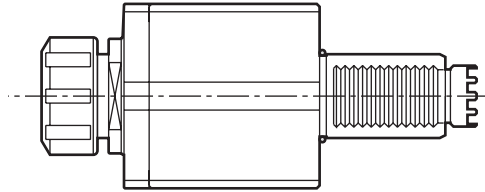

Model

DA

Stright Direct Drive

	VDI 20	VDI 30	VDI 40	VDI 50
SHAFT DIA.	20	30	40	50

BR

B: backward
R: right hand

BL

B: backward
L: left hand

FR

F: forward
R: right hand

FL

F: forward
L: left hand

TXX

T: tapping 攻牙型

EX:

- BR4018093290 it's VDI 40, right hand, coupling type 1809, backward come with ER 32 nut. P.C.D. is 90mm
- FL3054822555 it's VDI 30 left hand coupling type 5482 (B15x12) forward, come with ER 25 nut. P.C.D. is 55mm