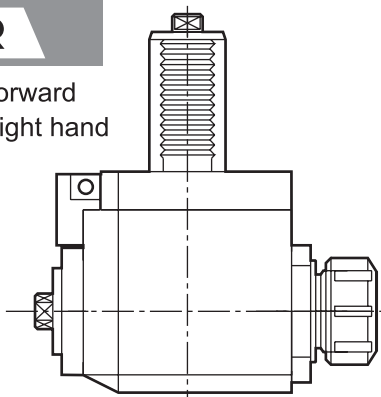

Model

DA

Stright Direct Drive

	VDI 20	VDI 30	VDI 40	VDI 50
SHAFT DIA.	20	30	40	50

BR

B: backward
R: right hand

BL

B: backward
L: left hand

FR

F: forward
R: right hand

FL

F: forward
L: left hand

TXX

T: tapping 攻牙型

EX:

- BR4018093290 it's VDI 40, right hand, coupling type 1809, backward come with ER 32 nut. P.C.D. is 90mm
- FL3054822555 it's VDI 30 left hand coupling type 5482 (B15x12) forward, come with ER 25 nut. P.C.D. is 55mm