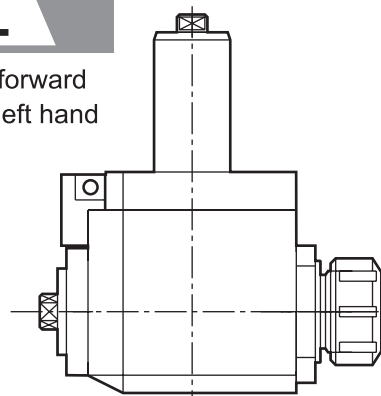

Model

DA

Stright Direct Drive

	VDI 20	VDI 30	VDI 40	VDI 50
SHAFT DIA.	20	30	40	50

BR

B: backward
R: right hand

BL

B: backward
L: left hand

FR

F: forward
R: right hand

FL

F: forward
L: left hand

TXX

T: tapping 攻牙型

EX:

- BR4018093290 it's VDI 40, right hand, coupling type 1809, backward come with ER 32 nut. P.C.D. is 90mm
- FL3054822555 it's VDI 30 left hand coupling type 5482 (B15x12) forward, come with ER 25 nut. P.C.D. is 55mm