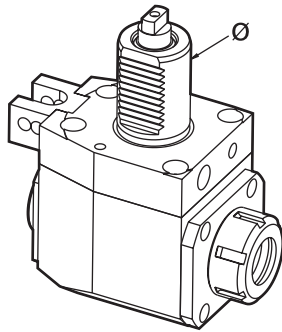

Model

DA

Stright Direct Drive

	VDI 20	VDI 30	VDI 40	VDI 50
SHAFT DIA.	20	30	40	50

BR

B: backward
R: right hand

BL

B: backward
L: left hand

FR

F: forward
R: right hand

FL

F: forward
L: left hand

TXX

T: tapping 攻牙型

EX:

- BR4018093290 it's VDI 40, right hand, coupling type 1809, backward come with ER 32 nut. P.C.D. is 90mm
- FL3054822555 it's VDI 30 left hand coupling type 5482 (B15x12) forward, come with ER 25 nut. P.C.D. is 55mm