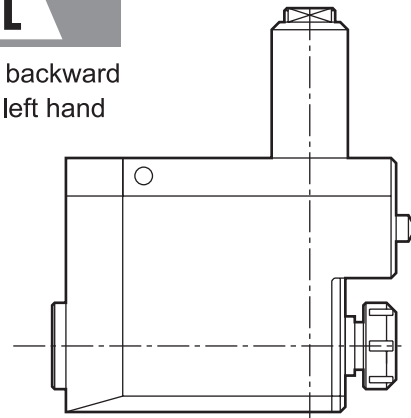

Model

DA

Stright Direct Drive

	VDI 20	VDI 30	VDI 40	VDI 50
SHAFT DIA.	20	30	40	50

BR

B: backward
R: right hand

BL

B: backward
L: left hand

FR

F: forward
R: right hand

FL

F: forward
L: left hand

TXX

T: tapping 攻牙型

EX:

- BR4018093290 it's VDI 40, right hand, coupling type 1809, backward come with ER 32 nut. P.C.D. is 90mm
- FL3054822555 it's VDI 30 left hand coupling type 5482 (B15x12) forward, come with ER 25 nut. P.C.D. is 55mm