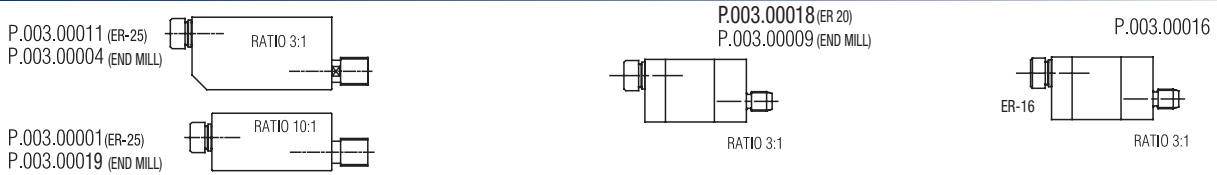

TORNOS

DECO 2000-20/26 / 13 / 10 / 7

DECO 20/26 DECO 13 DECO 10/7

01 AXIAL

02 AXIAL SPEED REDUCER

03 RADIAL AND SPEED INCREASING

04 ADJUSTABLE ANGLE

05 AXIAL TRIPLE