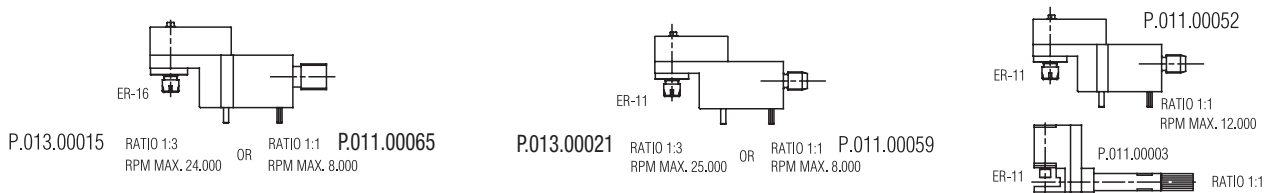

TORNOS

DECO 2000-20/26 / 13 / 10 / 7

DECO 20/26 DECO 13 DECO 10/7

01 AXIAL

02 AXIAL SPEED REDUCER

03 RADIAL AND SPEED INCREASING

04 ADJUSTABLE ANGLE

05 AXIAL TRIPLE