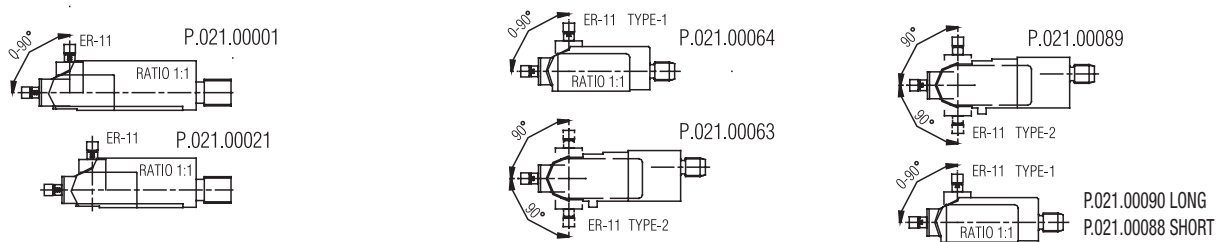

TORNOS

DECO 2000-20/26 / 13 / 10 / 7

DECO 20/26 DECO 13 DECO 10/7

01 AXIAL

02 AXIAL SPEED REDUCER

03 RADIAL AND SPEED INCREASING

04 ADJUSTABLE ANGLE

05 AXIAL TRIPLE