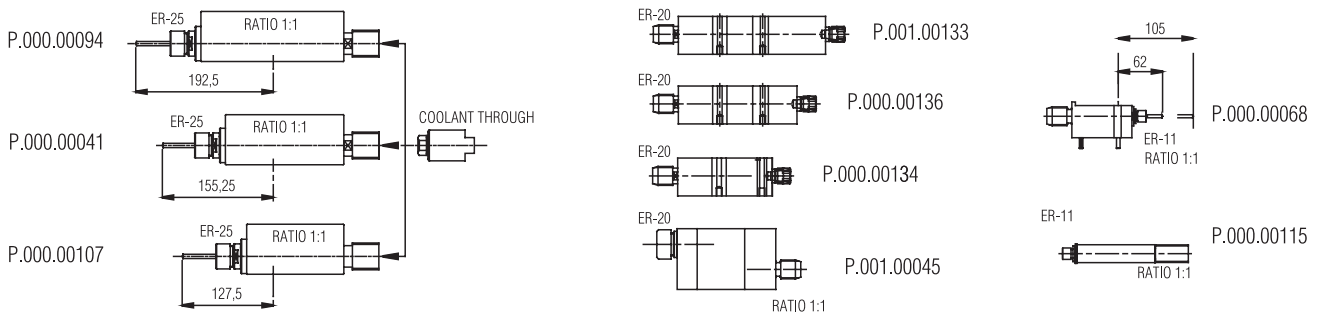

TORNOS

DECO 2000-20/26 / 13 / 10 / 7

DECO 20/26 DECO 13 DECO 10/7

01 AXIAL

02 AXIAL SPEED REDUCER

03 RADIAL AND SPEED INCREASING

04 ADJUSTABLE ANGLE

05 AXIAL TRIPLE