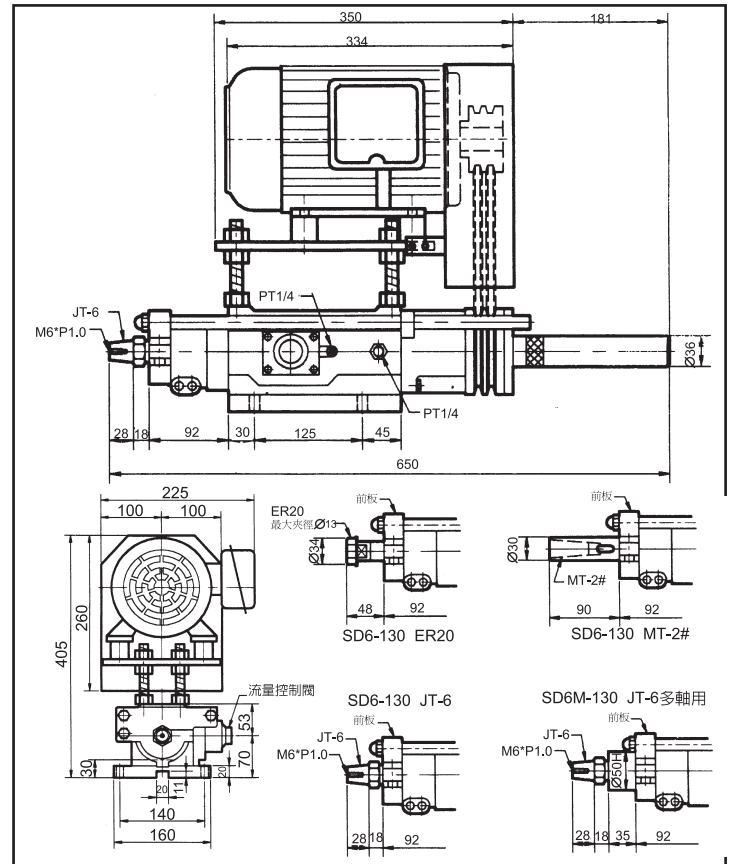

# Drilling Head Units

## DRILLING HEAD UNITS DH5 - 85M

## DRILLING HEAD UNITS DH6 - 130M

## DRILLING HEAD UNITS DH8 - 150M