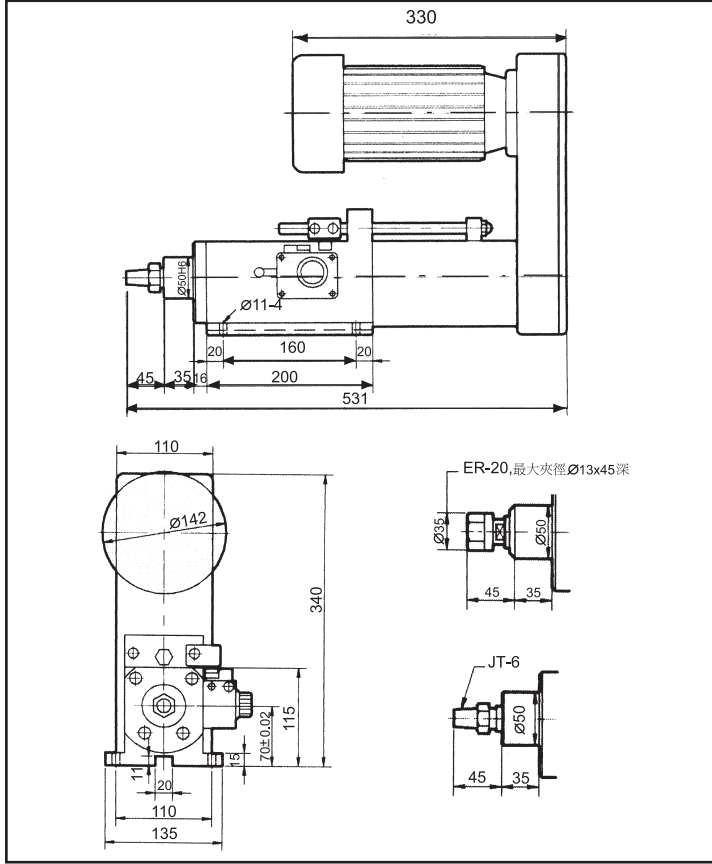

# Drilling Head Units

## DRILLING HEAD UNITS DH5 - 85M

## DRILLING HEAD UNITS DH6 - 130M

## DRILLING HEAD UNITS DH9 - 150M